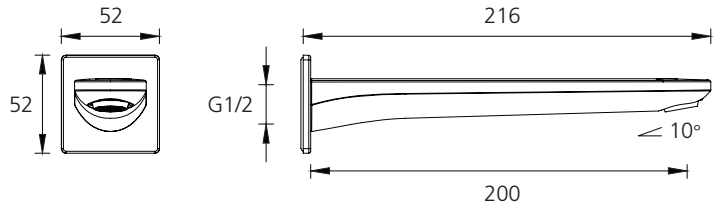

Paris

Dual Flow | 6 and 5 Star WELS Rated

Lead FREE

PA102203FCG

Classic Gold Wall Spout

All dimensions in mm

Dual WELS Rated

Product supplied with WELS 6 Star aerator installed. WELS 5 Star aerator included for optional use.

Specifications /

WELS rating	6 Star, 4.5 L per min, 5 Star, 6.0 L per min
WELS registration number	T43978, T43977
Temperature rating (min / max)	1°C - 65°C
Pressure rating (min / max)	150 kPa - 500 kPa
Finish	Classic gold (paint with finger print resistant coating)
Materials	Lead free brass spout
Product weight	0.66 kg
Installation	200 mm fixed wall spout
Water supply	Mains
Warranty	15 years body; 5 years finish, seals, fittings, aerators; 1 year labour (see Oliveri website for full details)
Maintenance and care instructions	All surfaces should be cleaned with mild liquid detergent or soap and water. Do not use cream cleaners or citrus based cleaning products, as they are abrasive. Use of unsuitable cleaning agents may damage the surface. Any damage caused in this way will not be covered by warranty.