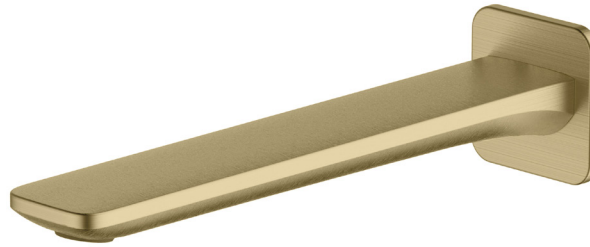

Paris

Dual Flow | 6 and 5 Star WELS Rated

Lead FREE

PA102203FCG

Classic Gold Wall Spout

All dimensions in mm

Dual WELS Rated

Product supplied with WELS 6 Star aerator installed. WELS 5 Star aerator included for optional use.

Specifications /

WELS rating	6 Star, 4.5 L per min, 5 Star, 6.0 L per min
WELS registration number	T43978, T43977
Temperature rating (min / max)	1°C - 65°C
Pressure rating (min / max)	150 kPa - 500 kPa
Finish	Classic gold (paint with finger print resistant coating)
Materials	Lead free brass spout
Product weight	0.66 kg
Installation	200 mm fixed wall spout
Water supply	Mains
Warranty	15 years body; 5 years finish, seals, fittings, aerators; 1 year labour (see Oliveri website for full details)
Maintenance and care instructions	All surfaces should be cleaned with mild liquid detergent or soap and water. Do not use cream cleaners or citrus based cleaning products, as they are abrasive. Use of unsuitable cleaning agents may damage the surface. Any damage caused in this way will not be covered by warranty.