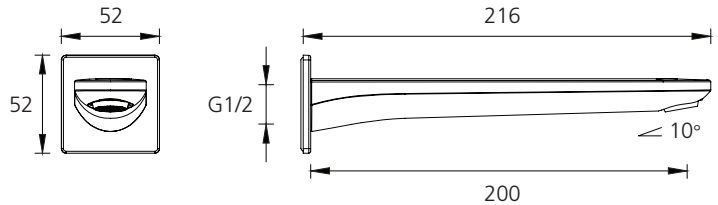

Paris

Dual Flow | 6 and 5 Star WELS Rated

Lead FREE

PA102200FCR
Chrome Wall Spout

All dimensions in mm

Dual WELS Rated
Product supplied with WELS 6 Star aerator installed. WELS 5 Star aerator included for optional use.

Specifications /

WELS rating	6 Star, 4.5 L per min, 5 Star, 6.0 L per min
WELS registration number	T43978, T43977
Temperature rating (min / max)	1°C - 65°C
Pressure rating (min / max)	150 kPa - 500 kPa
Finish	Chrome (electroplating)
Materials	Lead free brass spout
Product weight	0.66 kg
Installation	200 mm fixed wall spout
Water supply	Mains
Warranty	15 years body and finish; 5 years seals, fittings, aerators; 1 year labour (see Oliveri website for full details)
Maintenance and care instructions	All surfaces should be cleaned with mild liquid detergent or soap and water. Do not use cream cleaners or citrus based cleaning products, as they are abrasive. Use of unsuitable cleaning agents may damage the surface. Any damage caused in this way will not be covered by warranty.