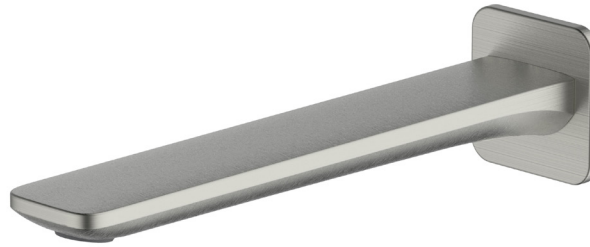

# Paris

**Dual Flow** | 6 and 5 Star WELS Rated

Lead **FREE**

**PA102200FBN**  
Brushed Nickel Wall Spout

All dimensions in mm

**Dual WELS Rated**  
Product supplied with WELS 6 Star aerator installed. WELS 5 Star aerator included for optional use.

## Specifications /

<b>WELS rating</b>	6 Star, 4.5 L per min, 5 Star, 6.0 L per min
<b>WELS registration number</b>	T43978, T43977
<b>Temperature rating (min / max)</b>	1°C - 65°C
<b>Pressure rating (min / max)</b>	150 kPa - 500 kPa
<b>Finish</b>	Brushed nickel (PVD)
<b>Materials</b>	Lead free brass spout
<b>Product weight</b>	0.66 kg
<b>Installation</b>	200 mm fixed wall spout
<b>Water supply</b>	Mains
<b>Warranty</b>	15 years body; 10 years finish; 5 years seals, fittings, aerators; 1 year labour (see Oliveri website for full details)
<b>Maintenance and care instructions</b>	All surfaces should be cleaned with mild liquid detergent or soap and water. Do not use cream cleaners or citrus based cleaning products, as they are abrasive. Use of unsuitable cleaning agents may damage the surface. Any damage caused in this way will not be covered by warranty.