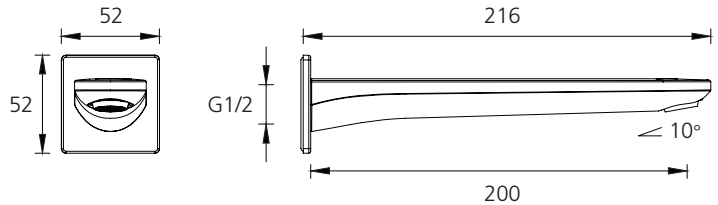

# Paris

**Dual Flow** | 6 and 5 Star WELS Rated

Lead **FREE**

**PA102200FBN**  
Brushed Nickel Wall Spout

All dimensions in mm

**Dual WELS Rated**  
Product supplied with WELS 6 Star aerator installed. WELS 5 Star aerator included for optional use.

## Specifications /

<b>WELS rating</b>	6 Star, 4.5 L per min, 5 Star, 6.0 L per min
<b>WELS registration number</b>	T43978, T43977
<b>Temperature rating (min / max)</b>	1°C - 65°C
<b>Pressure rating (min / max)</b>	150 kPa - 500 kPa
<b>Finish</b>	Brushed nickel (PVD)
<b>Materials</b>	Lead free brass spout
<b>Product weight</b>	0.66 kg
<b>Installation</b>	200 mm fixed wall spout
<b>Water supply</b>	Mains
<b>Warranty</b>	15 years body; 10 years finish; 5 years seals, fittings, aerators; 1 year labour (see Oliveri website for full details)
<b>Maintenance and care instructions</b>	All surfaces should be cleaned with mild liquid detergent or soap and water. Do not use cream cleaners or citrus based cleaning products, as they are abrasive. Use of unsuitable cleaning agents may damage the surface. Any damage caused in this way will not be covered by warranty.