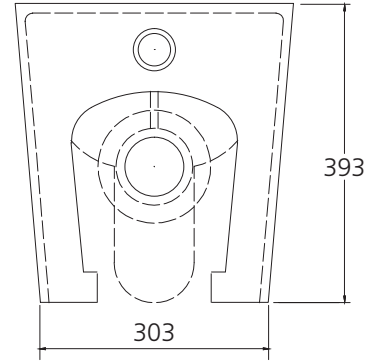

# Oslo

**OS127-PSC** (Pan: OS127BTW / Seat: VI1273ST )

Wall Faced Toilet Suite

All dimensions in mm

**Suite includes**

- Rimless Pan
- Soft close, quick release seat
- Geberit Sigma8 concealed dual flush cistern\*
- Fittings & fixtures

\*Flush plate sold separately

**Specifications /**

<b>WELs Rating</b>	4 star, 3.5L avg flush volume (4.5/3L)
<b>Pan</b>	Rimless/Easy-clean design
<b>Traps</b>	Universal (S or P-trap)
<b>Set outs</b>	S-trap set out 50mm - 75mm as standard. P-trap set out 185mm floor to centre of outlet. Optional S-trap set out 150mm - 170mm (SPB0201).
<b>Cistern</b>	Geberit Sigma8 Concealed Cistern (Dual flush valve 4.5L/3L)
<b>Fixing</b>	The toilet is fixed with a Geberit concealed water tank in wall
<b>Seat</b>	Soft close and quick release toilet seat is provided as standard. Compression moulded toilet seat, fitted with buffers and metal hinges.
<b>Flush plate</b>	Not included. Compatible with all Geberit Sigma flush plates.
<b>Colour</b>	White
<b>Installation</b>	The installation of the toilet suite shall be in accordance with the normal minimum drain line grade requirements in AS/NZS 3500.2.
<b>Materials</b>	Vitreous china
<b>Weight</b>	Pan is 32.9kg
<b>Parts list</b>	UF toilet seat, Geberit double flushing valve, standard pipe
<b>Warranty</b>	20 years vitreous china cistern and pan replacement of product; 5 years replacement seat; 2 years valves and fittings; 1 year seals and labour (refer to oliveri.com.au)
<b>Maintenance and care instructions</b>	All surfaces should be cleaned with mild liquid detergent or soap and water. Do not use cream cleaners or citrus based cleaning products, as they are abrasive. Use of unsuitable cleaning agents may damage the surface. Any damage caused in this way will not be covered by warranty.

## SET OUT DRAWING

All dimensions in mm

**OS127-PSC** (Pan: OS127BTW / Seat: VI1273ST)

Wall Faced Toilet Suite