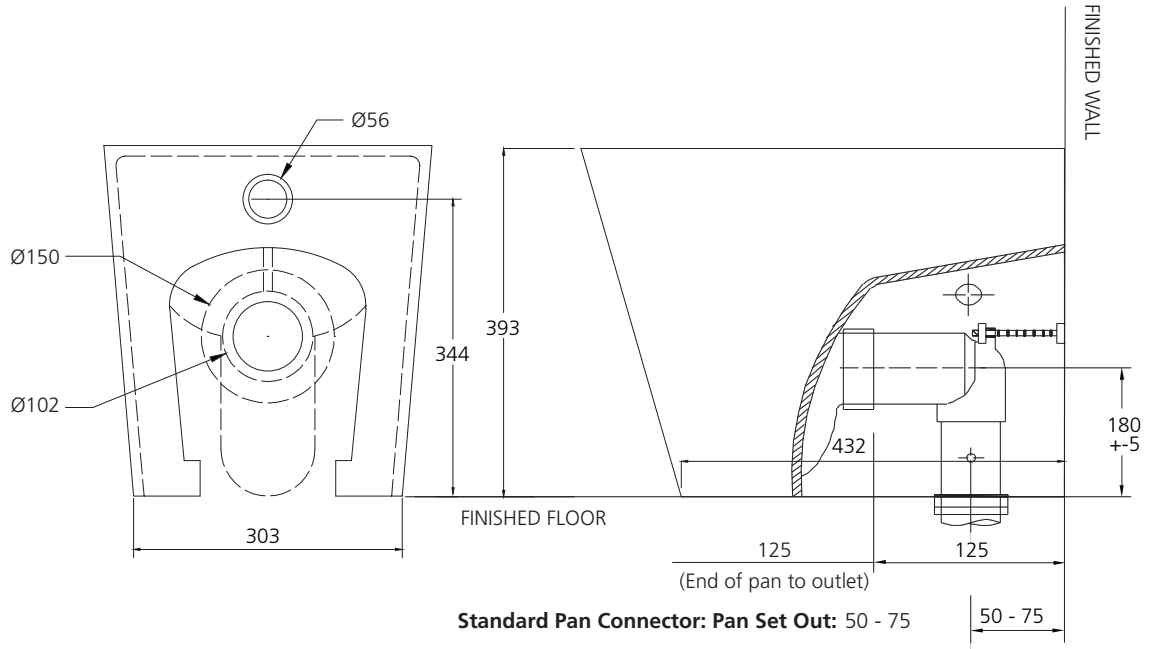

# Oslo

**OS127-PSC** (Pan: OS127BTW / Seat: VI1273ST )

Wall Faced Toilet Suite

All dimensions in mm

**Suite includes**

- Rimless Pan
- Soft close, quick release seat
- Geberit Sigma8 concealed dual flush cistern\*
- Fittings & fixtures

\*Flush plate sold separately

**Specifications /**

<b>WELs Rating</b>	4 star, 3.5L avg flush volume (4.5/3L)
<b>Pan</b>	Rimless/Easy-clean design
<b>Traps</b>	Universal (S or P-trap)
<b>Set outs</b>	S-trap set out 50mm - 75mm as standard. P-trap set out 185mm floor to centre of outlet. Optional S-trap set out 150mm - 170mm (SPB0201).
<b>Cistern</b>	Geberit Sigma8 Concealed Cistern (Dual flush valve 4.5L/3L)
<b>Fixing</b>	The toilet is fixed with a Geberit concealed water tank in wall
<b>Seat</b>	Soft close and quick release toilet seat is provided as standard. Compression moulded toilet seat, fitted with buffers and metal hinges.
<b>Flush plate</b>	Not included. Compatible with all Geberit Sigma flush plates.
<b>Colour</b>	White
<b>Installation</b>	The installation of the toilet suite shall be in accordance with the normal minimum drain line grade requirements in AS/NZS 3500.2.
<b>Materials</b>	Vitreous china
<b>Weight</b>	Pan is 32.9kg
<b>Parts list</b>	UF toilet seat, Geberit double flushing valve, standard pipe
<b>Warranty</b>	20 years vitreous china cistern and pan replacement of product; 5 years replacement seat; 2 years valves and fittings; 1 year seals and labour (refer to oliveri.com.au)
<b>Maintenance and care instructions</b>	All surfaces should be cleaned with mild liquid detergent or soap and water. Do not use cream cleaners or citrus based cleaning products, as they are abrasive. Use of unsuitable cleaning agents may damage the surface. Any damage caused in this way will not be covered by warranty.

## SET OUT DRAWING

All dimensions in mm

**OS127-PSC** (Pan: OS127BTW / Seat: VI1273ST)

Wall Faced Toilet Suite