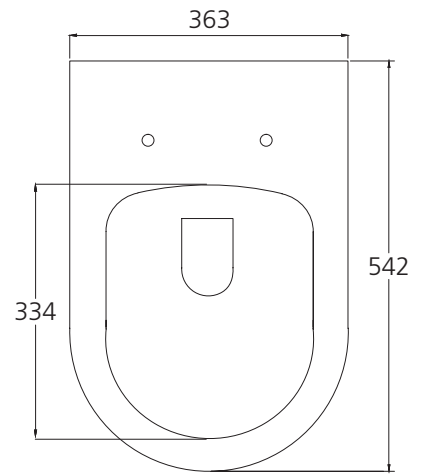

# Oslo

**OS127-PSC** (Pan: OS127BTW / Seat: VI1273ST )

Wall Faced Toilet Suite

All dimensions in mm

**Suite includes**

- Rimless Pan
- Soft close, quick release seat
- Geberit Sigma8 concealed dual flush cistern\*
- Fittings & fixtures

\*Flush plate sold separately

**Specifications /**

<b>WELs Rating</b>	4 star, 3.5L avg flush volume (4.5/3L)
<b>Pan</b>	Rimless/Easy-clean design
<b>Traps</b>	Universal (S or P-trap)
<b>Set outs</b>	S-trap set out 50mm - 75mm as standard. P-trap set out 185mm floor to centre of outlet. Optional S-trap set out 150mm - 170mm (SPB0201).
<b>Cistern</b>	Geberit Sigma8 Concealed Cistern (Dual flush valve 4.5L/3L)
<b>Fixing</b>	The toilet is fixed with a Geberit concealed water tank in wall
<b>Seat</b>	Soft close and quick release toilet seat is provided as standard. Compression moulded toilet seat, fitted with buffers and metal hinges.
<b>Flush plate</b>	Not included. Compatible with all Geberit Sigma flush plates.
<b>Colour</b>	White
<b>Installation</b>	The installation of the toilet suite shall be in accordance with the normal minimum drain line grade requirements in AS/NZS 3500.2.
<b>Materials</b>	Vitreous china
<b>Weight</b>	Pan is 32.9kg
<b>Parts list</b>	UF toilet seat, Geberit double flushing valve, standard pipe
<b>Warranty</b>	20 years vitreous china cistern and pan replacement of product; 5 years replacement seat; 2 years valves and fittings; 1 year seals and labour (refer to oliveri.com.au)
<b>Maintenance and care instructions</b>	All surfaces should be cleaned with mild liquid detergent or soap and water. Do not use cream cleaners or citrus based cleaning products, as they are abrasive. Use of unsuitable cleaning agents may damage the surface. Any damage caused in this way will not be covered by warranty.

## SET OUT DRAWING

All dimensions in mm

**OS127-PSC** (Pan: OS127BTW / Seat: VI1273ST)

Wall Faced Toilet Suite