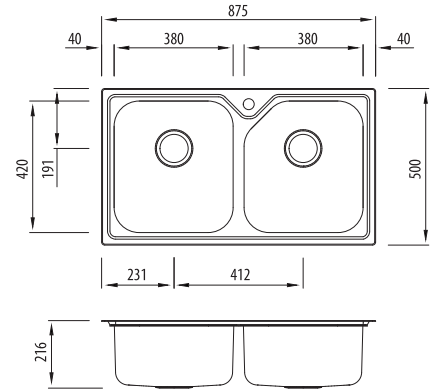

Nu-Petite

NP663

Double Bowl Sink

All dimensions in mm

Specifications /

Sink size	875W x 500H mm
Bowl size	Main Bowl 380W x 420H x 200D / 30L 5 Side Bowl 380W x 420H x 200D / 28L
Construction	2 piece, bowls and rim seam welded
Material	304 grade, 18/10 polished stainless steel (0.8 mm thick)
Installation	Topmount or undermount (topmount recommended)
Fixings	Adjustable clips and sealing foam supplied
Min cabinet size	900 mm
Tap holes	1 tap hole only
Waste fittings	2 x 90 mm basket wastes included
Overflow	Not available
Carton size	1043 x 607 x 292 mm
Weight	12 kg
Warranty	Lifetime manufacturer's warranty (refer to oliveri.com.au)
Maintenance and care instructions	All surfaces should be cleaned with mild liquid detergent or soap and water. To maintain the shine on your Oliveri stainless steel sink, we recommended the use of any of the easy to obtain, non-abrasive stainless steel cleaners or metal polishes.