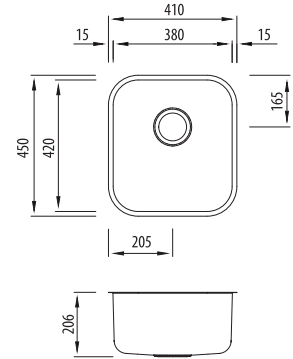

Nu-Petite

NP650U

Single Bowl Undermount Sink

All dimensions in mm

Specifications /

Sink size	410W x 450H mm
Bowl size	Main Bowl 380W x 420H x 200D / 30L
Construction	Single piece
Material	304 grade, 18/10 brushed stainless steel (0.8 mm thick)
Installation	Undermount
Fixings	Available on request
Min cabinet size	500 mm
Tap holes	N/A
Waste fittings	1 x 90 mm basket waste included
Overflow	Not available
Carton size	507 x 426 x 206 mm
Weight	5 kg
Warranty	Lifetime manufacturer's warranty (refer to oliveri.com.au)
Maintenance and care instructions	All surfaces should be cleaned with mild liquid detergent or soap and water. To maintain the shine on your Oliveri stainless steel sink, we recommended the use of any of the easy to obtain, non-abrasive stainless steel cleaners or metal polishes.