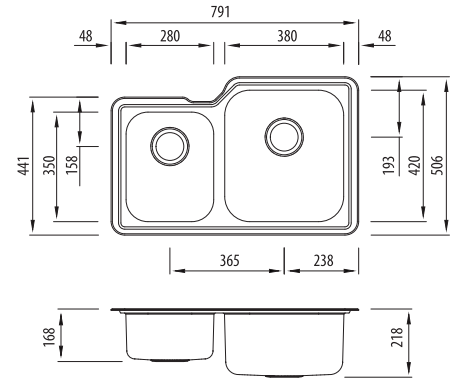

Nu-Petite

NP62U

1 & 3/4 Bowl Undermount Sink

All dimensions in mm

Specifications /

Sink size	791W x 506H mm
Bowl size	Main Bowl 380W x 420H x 200D / 30L 3/4 Bowl 280W x 350H x 130D / 11L
Construction	2 piece, bowls and rim seam welded
Material	304 grade, 18/10 brushed stainless steel (0.8 mm thick)
Installation	Undermount
Fixings	Available on request
Min cabinet size	800 mm
Tap holes	N/A
Waste fittings	2 x 90 mm basket wastes included
Overflow	Not available
Carton size	878 x 575 x 226 mm
Weight	7 kg
Warranty	Lifetime manufacturer's warranty (refer to oliveri.com.au)
Maintenance and care instructions	All surfaces should be cleaned with mild liquid detergent or soap and water. To maintain the shine on your Oliveri stainless steel sink, we recommended the use of any of the easy to obtain, non-abrasive stainless steel cleaners or metal polishes.