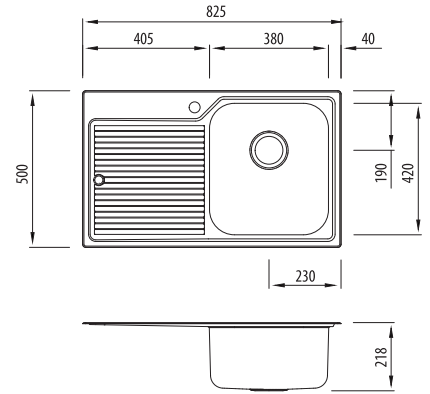

Nu-Petite

NP622

Single Bowl Topmount Sink With Drainer

All dimensions in mm

Specifications /

Sink size	825W x 500H mm
Bowl size	Main Bowl 380W x 420H x 200D / 30L
Construction	2 piece, bowls and drainer seam welded
Material	304 grade, 18/10 polished stainless steel (0.8 mm thick)
Installation	Topmount
Fixings	Adjustable clips and sealing foam supplied
Min cabinet size	500 mm
Tap holes	Available 1 to 3 tap holes (specify when ordering)
Waste fittings	1 x 90 mm basket waste included
Overflow	Not available
Carton size	1062 x 567 x 237 mm
Weight	7 kg
Warranty	Lifetime manufacturer's warranty (refer to oliveri.com.au)
Maintenance and care instructions	All surfaces should be cleaned with mild liquid detergent or soap and water. To maintain the shine on your Oliveri stainless steel sink, we recommended the use of any of the easy to obtain, non-abrasive stainless steel cleaners or metal polishes.