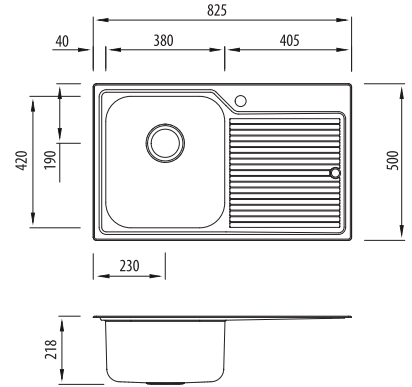

Nu-Petite

NP621

Single Bowl Topmount Sink With Drainer

All dimensions in mm

Specifications /

Sink size	825W x 500H mm
Bowl size	Main Bowl 380W x 420H x 200D / 30L
Construction	2 piece, bowls and drainer seam welded
Material	304 grade, 18/10 polished stainless steel (0.8 mm thick)
Installation	Topmount
Fixings	Adjustable clips and sealing foam supplied
Min cabinet size	500 mm
Tap holes	Available 1 to 3 tap holes (specify when ordering)
Waste fittings	1 x 90 mm basket waste included
Overflow	Not available
Carton size	1062 x 567 x 237 mm
Weight	7 kg
Warranty	Lifetime manufacturer's warranty (refer to oliveri.com.au)
Maintenance and care instructions	All surfaces should be cleaned with mild liquid detergent or soap and water. To maintain the shine on your Oliveri stainless steel sink, we recommended the use of any of the easy to obtain, non-abrasive stainless steel cleaners or metal polishes.