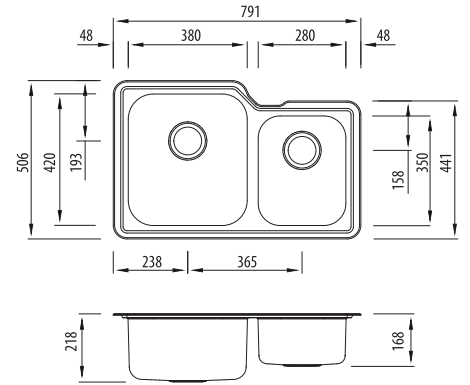

Nu-Petite

NP61U

1 & 3/4 Bowl Undermount Sink

All dimensions in mm

Specifications /

Sink size	791W x 506H mm
Bowl size	Main Bowl 380W x 420H x 200D / 30L 3/4 Bowl 280W x 350H x 130D / 11L
Construction	2 piece, bowls and rim seam welded
Material	304 grade, 18/10 brushed stainless steel (0.8 mm thick)
Installation	Undermount
Fixings	Available on request
Min cabinet size	800 mm
Tap holes	N/A
Waste fittings	2 x 90 mm basket wastes included
Overflow	Not available
Carton size	878 x 575 x 226 mm
Weight	7 kg
Warranty	Lifetime manufacturer's warranty (refer to oliveri.com.au)
Maintenance and care instructions	All surfaces should be cleaned with mild liquid detergent or soap and water. To maintain the shine on your Oliveri stainless steel sink, we recommended the use of any of the easy to obtain, non-abrasive stainless steel cleaners or metal polishes.