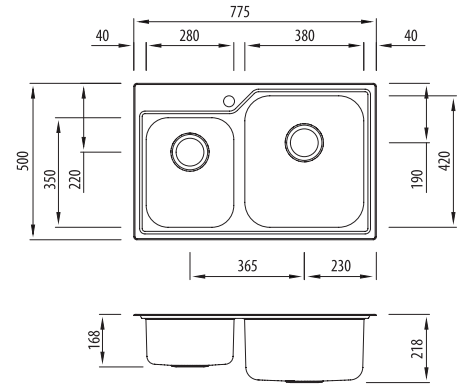

# Nu-Petite

**NP616**

1 & 3/4 Bowl Topmount Sink

All dimensions in mm

## Specifications /

<b>Sink size</b>	775W x 500H mm
<b>Bowl size</b>	Main Bowl 380W x 420H x 200D / 30L 3/4 Bowl 280W x 350H x 130D / 11L
<b>Construction</b>	2 piece, bowls and rim seam welded
<b>Material</b>	304 grade, 18/10 polished stainless steel (0.8 mm thick)
<b>Installation</b>	Topmount
<b>Fixings</b>	Adjustable clips and sealing foam supplied
<b>Min cabinet size</b>	800 mm
<b>Tap holes</b>	Available 1 to 3 tap holes (specify when ordering)
<b>Waste fittings</b>	2 x 90 mm basket wastes included
<b>Overflow</b>	Not available
<b>Carton size</b>	878 x 575 x 226 mm
<b>Weight</b>	8 kg
<b>Warranty</b>	Lifetime manufacturer's warranty (refer to <a href="http://oliveri.com.au">oliveri.com.au</a> )
<b>Maintenance and care instructions</b>	All surfaces should be cleaned with mild liquid detergent or soap and water. To maintain the shine on your Oliveri stainless steel sink, we recommended the use of any of the easy to obtain, non-abrasive stainless steel cleaners or metal polishes.