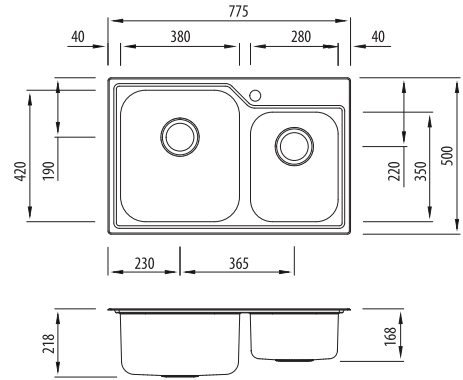

Nu-Petite

NP615

1 & 3/4 Bowl Topmount Sink

All dimensions in mm

Specifications /

Sink size	775W x 500H mm
Bowl size	Main Bowl 380W x 420H x 200D / 30L 3/4 Bowl 280W x 350H x 130D / 11L
Construction	2 piece, bowls and rim seam welded
Material	304 grade, 18/10 polished stainless steel (0.8 mm thick)
Installation	Topmount
Fixings	Adjustable clips and sealing foam supplied
Min cabinet size	800 mm
Tap holes	Available 1 to 3 tap holes (specify when ordering)
Waste fittings	2 x 90 mm basket wastes included
Overflow	Not available
Carton size	878 x 575 x 226 mm
Weight	8 kg
Warranty	Lifetime manufacturer's warranty (refer to oliveri.com.au)
Maintenance and care instructions	All surfaces should be cleaned with mild liquid detergent or soap and water. To maintain the shine on your Oliveri stainless steel sink, we recommended the use of any of the easy to obtain, non-abrasive stainless steel cleaners or metal polishes.