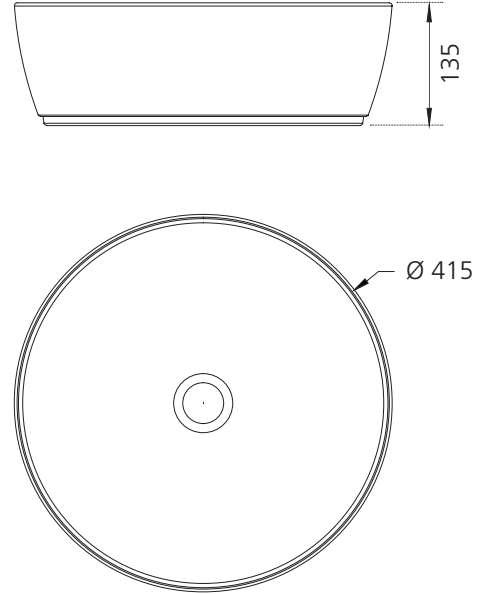

# Naples

NA3771

Counter Top Circular Basin

All dimensions in mm

## Specifications /

<b>Tap holes</b>	Not available
<b>Waste outlet</b>	Pop up waste sold separately
<b>Overflow</b>	Not available
<b>Colour</b>	White
<b>Basin/bowl size</b>	415W x 415H x 135D mm
<b>Bowl capacity</b>	9.3L
<b>Material</b>	Vitreous china
<b>Installation</b>	Counter top
<b>Weight</b>	8.0kg
<b>Warranty</b>	20 years replacement parts, 1 year labour (refer to <a href="http://oliveri.com.au">oliveri.com.au</a> )
<b>Maintenance and care instructions</b>	All surfaces should be cleaned with mild liquid detergent or soap and water. Do not use cream cleaners or citrus based cleaning products, as they are abrasive. Use of unsuitable cleaning agents may damage the surface. Any damage caused in this way will not be covered by warranty.