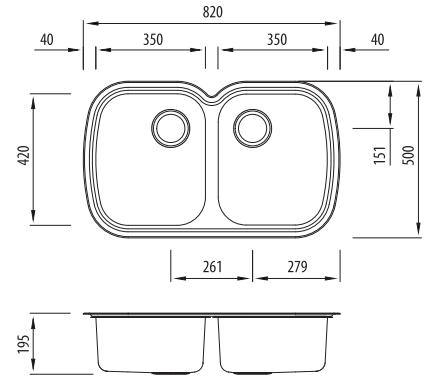

Monet

MO70U

Double Bowl Undermount Sink

All dimensions in mm

Specifications /

Sink size	820W x 500H mm
Bowl size	Main Bowl 350W x 420H x 180D / 24L Main Bowl 350W x 420H x 180D / 24L
Construction	2 piece, bowls and rim seam welded
Material	304 grade, 18/10 polished stainless steel (0.8 mm thick)
Installation	Undermount
Fixings	Available on request
Min cabinet size	900 mm
Tap holes	N/A
Waste fittings	2 x 90 mm basket waste included
Overflow	Not available
Carton size	878 x 575 x 226 mm
Weight	8 kg
Warranty	Lifetime manufacturer's warranty (refer to oliveri.com.au)
Maintenance and care instructions	All surfaces should be cleaned with mild liquid detergent or soap and water. To maintain the shine on your Oliveri stainless steel sink, we recommended the use of any of the easy to obtain, non-abrasive stainless steel cleaners or metal polishes.