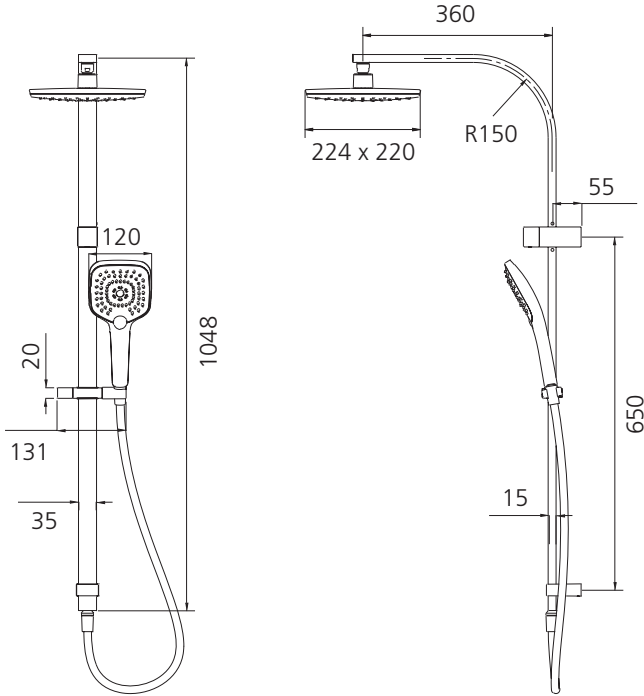

# Monaco

MO36342MB

Matte Black Dual Shower Set

All dimensions in mm

## Specifications /

<b>WELS rating</b>	3 Stars, 9 L per minute
<b>WELS registration number</b>	S14789
<b>Temperature rating (min / max)</b>	1°C - 65°C
<b>Pressure rating (min / max)</b>	150 kPa - 500 kPa
<b>Finish</b>	Matte black (powder coated)
<b>Shower head functions</b>	Three spray functions (hand shower)
<b>Materials</b>	Brass/ABS Plastic
<b>Water supply</b>	Mains
<b>Connections</b>	G 1/2 BSP
<b>Mounting methods</b>	Wall mounted
<b>Product weight</b>	3.45 kg
<b>Parts List</b>	Hand shower x 1, shower rose x 1, hose x 1, slider rail x 1
<b>Warranty</b>	15 years main body; 5 years finish; 5 years shower head, shower arm, plastic hand piece; 2 years hose, seals, o'rings; 1 year labour (see Oliveri website for full details)
<b>Maintenance and care instructions</b>	All surfaces should be cleaned with mild liquid detergent or soap and water. Do not use cream cleaners or citrus based cleaning products, as they are abrasive. Use of unsuitable cleaning agents may damage the surface. Any damage caused in this way will not be covered by warranty.