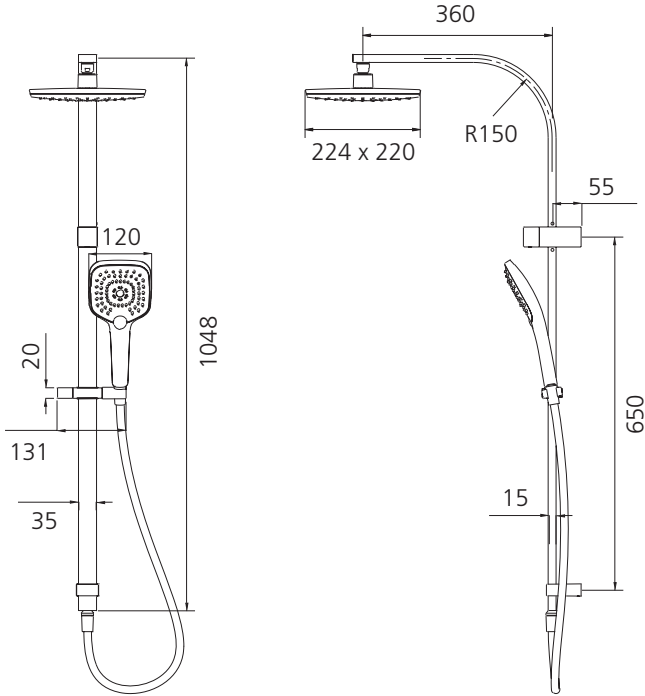

# Monaco

**MO36342CR**

Chrome Dual Shower Set

All dimensions in mm

## Specifications /

<b>WELs rating</b>	3 Stars, 9L per minute
<b>Temperature rating (min / max)</b>	1°C - 65°C
<b>Pressure rating (min / max)</b>	150 kPa - 500 kPa
<b>Finish</b>	Chrome (electroplating) with white shower face
<b>Shower head functions</b>	Three spray functions (hand shower)
<b>Materials</b>	Brass/ABS Plastic
<b>Water supply</b>	Mains
<b>Connections</b>	G 1/2 BSP
<b>Mounting methods</b>	Wall mounted
<b>Product weight</b>	3.45kg
<b>Parts List</b>	Hand shower x 1, shower rose x 1, hose x 1, slider rail x 1
<b>Warranty</b>	15 years main body; 7 years finish; 5 years shower head, shower arm, plastic hand piece; 2 years hose, seals, o'rings; 1 year labour (refer to oliveri.com.au)
<b>Maintenance and care instructions</b>	All surfaces should be cleaned with mild liquid detergent or soap and water. Do not use cream cleaners or citrus based cleaning products, as they are abrasive. Use of unsuitable cleaning agents may damage the surface. Any damage caused in this way will not be covered by warranty.