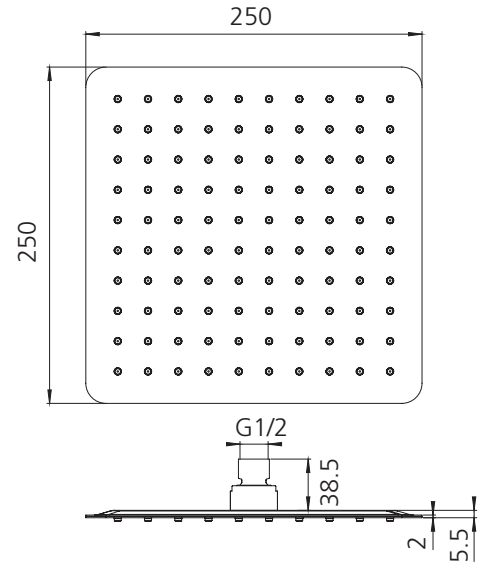

# Monaco

**MO35300CR**

Chrome Ultra Thin Shower Rose 250mm

All dimensions in mm

## Specifications /

<b>WELS rating</b>	3 Stars, 9 L per minute
<b>WELS registration number</b>	S13704
<b>Temperature rating (min / max)</b>	1°C - 65°C
<b>Pressure rating (min / max)</b>	150 kPa - 500 kPa
<b>Finish</b>	Chrome (electroplating)
<b>Materials</b>	Stainless steel
<b>Water supply</b>	Mains
<b>Connections</b>	G 1/2 Female
<b>Product weight</b>	1.30 kg
<b>Parts List</b>	Shower head x 1
<b>Warranty</b>	5 years replacement parts and finish; 1 year labour (see Oliveri website for full details)
<b>Maintenance and care instructions</b>	All surfaces should be cleaned with mild liquid detergent or soap and water. Do not use cream cleaners or citrus based cleaning products, as they are abrasive. Use of unsuitable cleaning agents may damage the surface. Any damage caused in this way will not be covered by warranty.