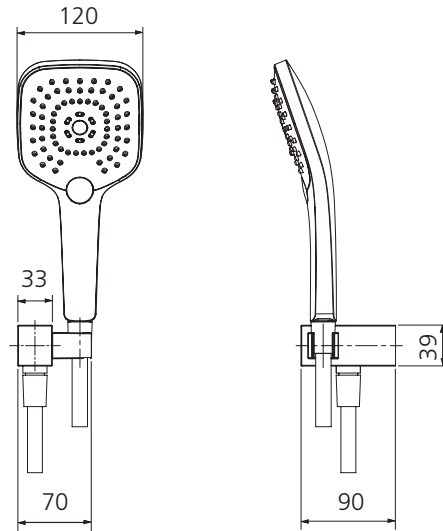

## MO168013BMB

Matte Black Hand Shower With Bracket

### Specifications /

<b>WELS rating</b>	3 Stars, 9 L per minute
<b>WELS registration number</b>	S13682
<b>Temperature rating (min / max)</b>	1°C - 65°C
<b>Pressure rating (min / max)</b>	150 kPa - 500 kPa
<b>Finish</b>	Matte black (powder coated)
<b>Shower head functions</b>	Three spray functions
<b>Materials</b>	Brass/ABS Plastic
<b>Water supply</b>	Mains
<b>Connections</b>	G 1/2 BSP
<b>Mounting methods</b>	Wall mounted
<b>Product weight</b>	0.71 kg
<b>Parts List</b>	Hand shower x 1, wall bracket x 1, hose x 1
<b>Warranty</b>	15 years main body; 5 years finish; 5 years shower head, shower arm, plastic hand piece; 2 years hose, seals, o'rings; 1 year labour (see Oliveri website for full details)
<b>Maintenance and care instructions</b>	All surfaces should be cleaned with mild liquid detergent or soap and water. Do not use cream cleaners or citrus based cleaning products, as they are abrasive. Use of unsuitable cleaning agents may damage the surface. Any damage caused in this way will not be covered by warranty.