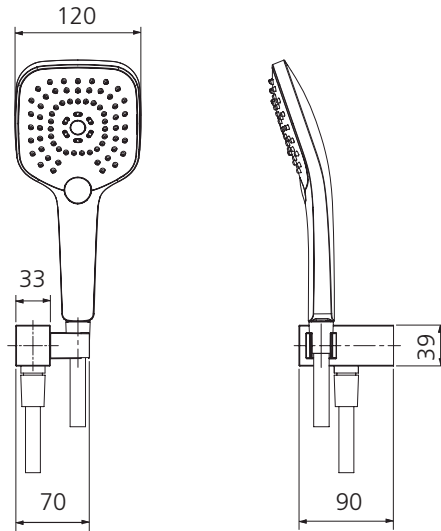

# Monaco

**MO168013BBN**

Brushed Nickel Hand Shower With Bracket

## Specifications /

<b>WELS rating</b>	3 Stars, 9 L per minute
<b>WELS registration number</b>	S13680
<b>Temperature rating (min / max)</b>	1°C - 65°C
<b>Pressure rating (min / max)</b>	150 kPa - 500 kPa
<b>Finish</b>	Brushed nickel (PVD)
<b>Shower head functions</b>	Three spray functions
<b>Materials</b>	Brass/ABS Plastic
<b>Water supply</b>	Mains
<b>Connections</b>	G 1/2 BSP
<b>Mounting methods</b>	Wall mounted
<b>Product weight</b>	0.71 kg
<b>Parts List</b>	Hand shower x 1, wall bracket x 1, hose x 1
<b>Warranty</b>	15 years main body; 5 years finish; 5 years shower head, shower arm, plastic hand piece; 2 years hose, seals, o'rings; 1 year labour (see Oliveri website for full details)
<b>Maintenance and care instructions</b>	All surfaces should be cleaned with mild liquid detergent or soap and water. Do not use cream cleaners or citrus based cleaning products, as they are abrasive. Use of unsuitable cleaning agents may damage the surface. Any damage caused in this way will not be covered by warranty.