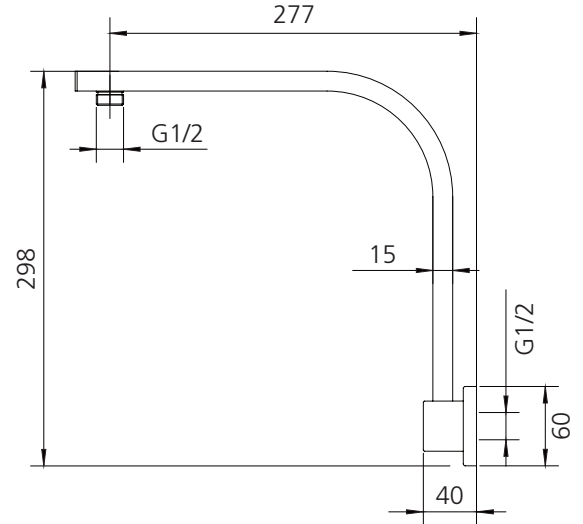

# Monaco

**MO0009MB**

Matte Black Raised Wall Mounted Shower Arm

All dimensions in mm

## Specifications /

<b>Temperature rating (min / max)</b>	1°C - 65°C
<b>Pressure rating (min / max)</b>	150 kPa - 500 kPa
<b>Finish</b>	Matte black (powder coated)
<b>Materials</b>	Brass
<b>Water supply</b>	Mains
<b>Connections</b>	G 1/2 Female
<b>Mounting methods</b>	Wall mounted
<b>Product weight</b>	0.81 kg
<b>Parts List</b>	Shower arm x 1, flange x 1
<b>Warranty</b>	5 years replacement parts and finish; 1 year labour (see Oliveri website for full details)
<b>Maintenance and care instructions</b>	All surfaces should be cleaned with mild liquid detergent or soap and water. Do not use cream cleaners or citrus based cleaning products, as they are abrasive. Use of unsuitable cleaning agents may damage the surface. Any damage caused in this way will not be covered by warranty.