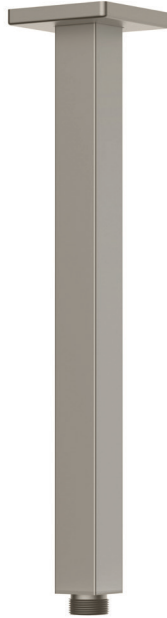

Monaco

MO0007BN

Brushed Nickel Ceiling Mounted Shower Arm

Specifications /

Temperature rating (min / max)	1°C - 65°C
Pressure rating (min / max)	150 kPa - 500 kPa
Finish	Brushed nickel (PVD)
Materials	Brass
Water supply	Mains
Connections	G 1/2 Female
Mounting methods	Ceiling mounted
Product weight	0.58 kg
Parts List	Shower arm x 1, flange x 1
Warranty	5 years replacement parts and finish; 1 year labour (see Oliveri website for full details)
Maintenance and care instructions	All surfaces should be cleaned with mild liquid detergent or soap and water. Do not use cream cleaners or citrus based cleaning products, as they are abrasive. Use of unsuitable cleaning agents may damage the surface. Any damage caused in this way will not be covered by warranty.