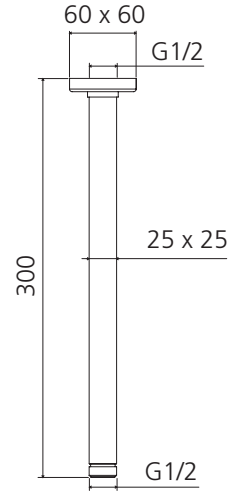

Monaco

MO0007BN

Brushed Nickel Ceiling Mounted Shower Arm

Specifications /

Temperature rating (min / max)	1°C - 65°C
Pressure rating (min / max)	150 kPa - 500 kPa
Finish	Brushed nickel (PVD)
Materials	Brass
Water supply	Mains
Connections	G 1/2 Female
Mounting methods	Ceiling mounted
Product weight	0.58 kg
Parts List	Shower arm x 1, flange x 1
Warranty	5 years replacement parts and finish; 1 year labour (see Oliveri website for full details)
Maintenance and care instructions	All surfaces should be cleaned with mild liquid detergent or soap and water. Do not use cream cleaners or citrus based cleaning products, as they are abrasive. Use of unsuitable cleaning agents may damage the surface. Any damage caused in this way will not be covered by warranty.