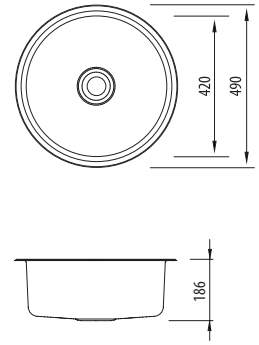

Solitare

LR510

Round Bowl Topmount Or Undermount Sink

All dimensions in mm

Specifications /

Sink size	490W x 490H mm
Bowl size	Round Bowl 420W x 180D / 24L
Construction	Single piece
Material	304 grade, 18/10 polished stainless steel (0.8 mm thick)
Installation	Topmount or undermount
Fixings	Adjustable clips and sealing foam supplied
Min cabinet size	500 mm
Tap holes	N/A
Waste fittings	1 x 90 mm basket waste included
Overflow	Not available
Carton size	574 x 574 x 230 mm
Weight	4 kg
Warranty	Lifetime manufacturer's warranty (refer to oliveri.com.au)
Maintenance and care instructions	All surfaces should be cleaned with mild liquid detergent or soap and water. To maintain the shine on your Oliveri stainless steel sink, we recommended the use of any of the easy to obtain, non-abrasive stainless steel cleaners or metal polishes.