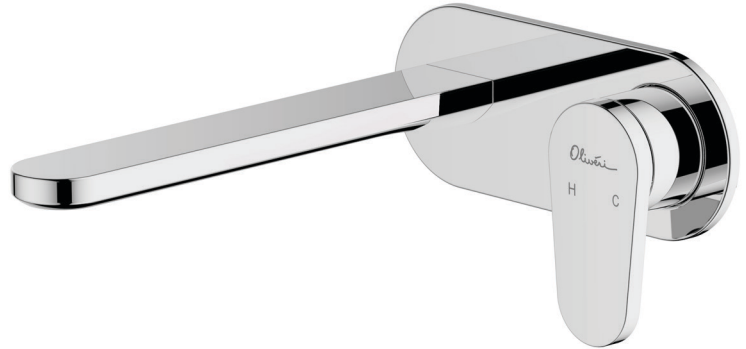

# London

**Dual Flow** | 6 and 5 Star WELS Rated

**Lead FREE**

All dimensions in mm

**LON099500FCR** (Inwall Body: UNI-C2-BY / Trim Kit: LON099500FCR-TK)  
 Chrome Wall Mixer Set

**Complete Inwall Body and Trim Kit**

**Included components**  
 Inwall body (compatible with Paris, Venice and London ranges) and interchangeable trim kit.

**Dual WELS rated**  
 Product supplied with WELS 6 Star aerator installed. WELS 5 Star aerator included for optional use.

## Specifications /

<b>WELS rating</b>	6 Star, 4.5 L per min, 5 Star, 6.0 L per min
<b>WELS registration number</b>	T43972, T43971
<b>Temperature rating (min / max)</b>	1°C - 65°C
<b>Pressure rating (min / max)</b>	150 kPa - 500 kPa
<b>Finish</b>	Chrome (electroplating)
<b>Materials</b>	Lead free brass body and zinc handle
<b>Cartridge size</b>	35 mm
<b>Cartridge type</b>	Ceramic disc cartridge
<b>Product weight</b>	1.63 kg
<b>Water supply</b>	Mains
<b>Warranty</b>	15 years cartridge, body and finish; 5 years seals, fittings; 1 year labour (see Oliveri website for full details)
<b>Maintenance and care instructions</b>	All surfaces should be cleaned with mild liquid detergent or soap and water. Do not use cream cleaners or citrus based cleaning products, as they are abrasive. Use of unsuitable cleaning agents may damage the surface. Any damage caused in this way will not be covered by warranty.