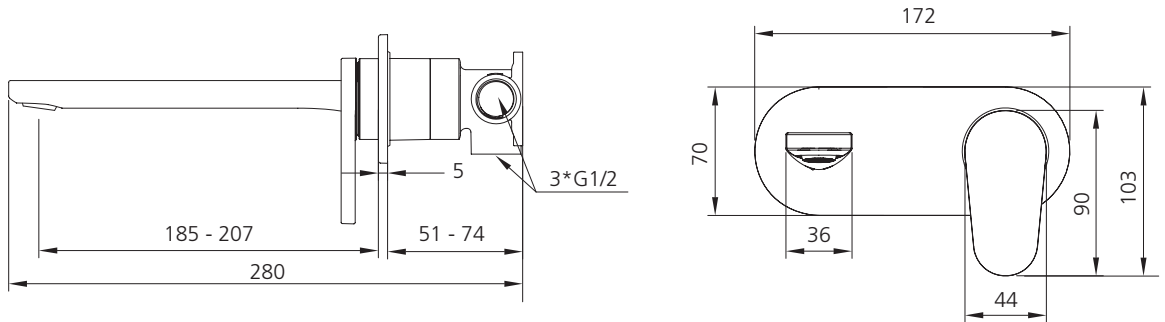

# London

**Dual Flow** | 6 and 5 Star WELS Rated

**Lead FREE**

All dimensions in mm

**LON099500FCR** (Inwall Body: UNI-C2-BY / Trim Kit: LON099500FCR-TK)  
 Chrome Wall Mixer Set

**Complete Inwall Body and Trim Kit**

**Included components**  
 Inwall body (compatible with Paris, Venice and London ranges) and interchangeable trim kit.

**Dual WELS rated**  
 Product supplied with WELS 6 Star aerator installed. WELS 5 Star aerator included for optional use.

## Specifications /

<b>WELS rating</b>	6 Star, 4.5 L per min, 5 Star, 6.0 L per min
<b>WELS registration number</b>	T43972, T43971
<b>Temperature rating (min / max)</b>	1°C - 65°C
<b>Pressure rating (min / max)</b>	150 kPa - 500 kPa
<b>Finish</b>	Chrome (electroplating)
<b>Materials</b>	Lead free brass body and zinc handle
<b>Cartridge size</b>	35 mm
<b>Cartridge type</b>	Ceramic disc cartridge
<b>Product weight</b>	1.63 kg
<b>Water supply</b>	Mains
<b>Warranty</b>	15 years cartridge, body and finish; 5 years seals, fittings; 1 year labour (see Oliveri website for full details)
<b>Maintenance and care instructions</b>	All surfaces should be cleaned with mild liquid detergent or soap and water. Do not use cream cleaners or citrus based cleaning products, as they are abrasive. Use of unsuitable cleaning agents may damage the surface. Any damage caused in this way will not be covered by warranty.