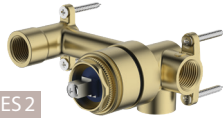

# London

**Dual Flow** | 6 and 5 Star WELS Rated

**Lead FREE**

All dimensions in mm

**LON099500FCR** (Inwall Body: UNI-C2-BY / Trim Kit: LON099500FCR-TK)  
 Chrome Wall Mixer Set

**Complete Inwall Body and Trim Kit**

**Included components**  
 Inwall body (compatible with Paris, Venice and London ranges) and interchangeable trim kit.

**Dual WELS rated**  
 Product supplied with WELS 6 Star aerator installed. WELS 5 Star aerator included for optional use.

## Specifications /

<b>WELS rating</b>	6 Star, 4.5 L per min, 5 Star, 6.0 L per min
<b>WELS registration number</b>	T43972, T43971
<b>Temperature rating (min / max)</b>	1°C - 65°C
<b>Pressure rating (min / max)</b>	150 kPa - 500 kPa
<b>Finish</b>	Chrome (electroplating)
<b>Materials</b>	Lead free brass body and zinc handle
<b>Cartridge size</b>	35 mm
<b>Cartridge type</b>	Ceramic disc cartridge
<b>Product weight</b>	1.63 kg
<b>Water supply</b>	Mains
<b>Warranty</b>	15 years cartridge, body and finish; 5 years seals, fittings; 1 year labour (see Oliveri website for full details)
<b>Maintenance and care instructions</b>	All surfaces should be cleaned with mild liquid detergent or soap and water. Do not use cream cleaners or citrus based cleaning products, as they are abrasive. Use of unsuitable cleaning agents may damage the surface. Any damage caused in this way will not be covered by warranty.