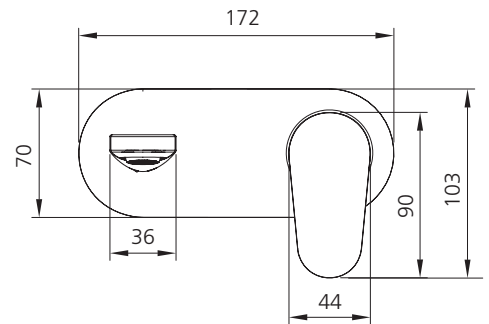

London

Dual Flow | 6 and 5 Star WELS Rated

Lead FREE

LON099500FCR-TK

Chrome Wall Mixer Set - Trim Kit Only

All dimensions in mm

Included components

Interchangeable trim kit: Backplate, handle, spout, cartridge sleeve and dome cover.

SERIES 2

Inwall body not included

Requires Wall Mixer Set Inwall Body: UNI-C2-BY (compatible with Paris, Venice and London ranges).

Dual WELS rated

Product supplied with WELS 6 Star aerator installed. WELS 5 Star aerator included for optional use.

Trim kit and inwall body assembly.

Specifications /

| | |
|--|--|
| WELS rating | 6 Star, 4.5 L per min, 5 Star, 6.0 L per min |
| WELS registration number | T43972, T43971 |
| Temperature rating (min / max) | 1°C - 65°C |
| Pressure rating (min / max) | 150 kPa - 500 kPa |
| Finish | Chrome (electroplating) |
| Materials | Lead free brass body and zinc handle |
| Compatibility | For use with Wall Mixer Set Inwall Body (UNI-C2-BY) |
| Product weight | 0.93 kg |
| Water supply | Mains |
| Warranty | 15 years body and finish; 5 years seals, fittings; 1 year labour (see Oliveri website for full details) |
| Maintenance and care instructions | All surfaces should be cleaned with mild liquid detergent or soap and water. Do not use cream cleaners or citrus based cleaning products, as they are abrasive. Use of unsuitable cleaning agents may damage the surface. Any damage caused in this way will not be covered by warranty. |