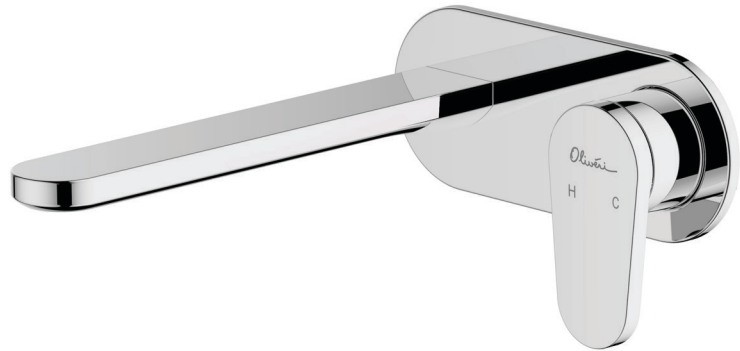

London

Dual Flow | 6 and 5 Star WELS Rated

Lead FREE

LON099500FCR-TK

Chrome Wall Mixer Set - Trim Kit Only

All dimensions in mm

Included components

Interchangeable trim kit: Backplate, handle, spout, cartridge sleeve and dome cover.

SERIES 2

Inwall body not included

Requires Wall Mixer Set Inwall Body: UNI-C2-BY (compatible with Paris, Venice and London ranges).

Dual WELS rated

Product supplied with WELS 6 Star aerator installed. WELS 5 Star aerator included for optional use.

Trim kit and inwall body assembly.

Specifications /

| | |
|--|--|
| WELS rating | 6 Star, 4.5 L per min, 5 Star, 6.0 L per min |
| WELS registration number | T43972, T43971 |
| Temperature rating (min / max) | 1°C - 65°C |
| Pressure rating (min / max) | 150 kPa - 500 kPa |
| Finish | Chrome (electroplating) |
| Materials | Lead free brass body and zinc handle |
| Compatibility | For use with Wall Mixer Set Inwall Body (UNI-C2-BY) |
| Product weight | 0.93 kg |
| Water supply | Mains |
| Warranty | 15 years body and finish; 5 years seals, fittings; 1 year labour (see Oliveri website for full details) |
| Maintenance and care instructions | All surfaces should be cleaned with mild liquid detergent or soap and water. Do not use cream cleaners or citrus based cleaning products, as they are abrasive. Use of unsuitable cleaning agents may damage the surface. Any damage caused in this way will not be covered by warranty. |