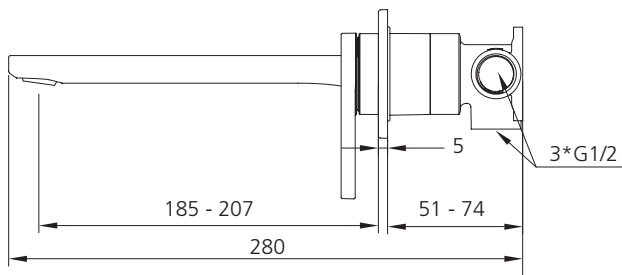

London

Dual Flow | 6 and 5 Star WELS Rated

Lead FREE

LON099500FCR-TK

Chrome Wall Mixer Set - Trim Kit Only

All dimensions in mm

Included components

Interchangeable trim kit: Backplate, handle, spout, cartridge sleeve and dome cover.

SERIES 2

Inwall body not included

Requires Wall Mixer Set Inwall Body: UNI-C2-BY (compatible with Paris, Venice and London ranges).

Dual WELS rated

Product supplied with WELS 6 Star aerator installed. WELS 5 Star aerator included for optional use.

Trim kit and inwall body assembly.

Specifications /

| | |
|--|--|
| WELS rating | 6 Star, 4.5 L per min, 5 Star, 6.0 L per min |
| WELS registration number | T43972, T43971 |
| Temperature rating (min / max) | 1°C - 65°C |
| Pressure rating (min / max) | 150 kPa - 500 kPa |
| Finish | Chrome (electroplating) |
| Materials | Lead free brass body and zinc handle |
| Compatibility | For use with Wall Mixer Set Inwall Body (UNI-C2-BY) |
| Product weight | 0.93 kg |
| Water supply | Mains |
| Warranty | 15 years body and finish; 5 years seals, fittings; 1 year labour (see Oliveri website for full details) |
| Maintenance and care instructions | All surfaces should be cleaned with mild liquid detergent or soap and water. Do not use cream cleaners or citrus based cleaning products, as they are abrasive. Use of unsuitable cleaning agents may damage the surface. Any damage caused in this way will not be covered by warranty. |