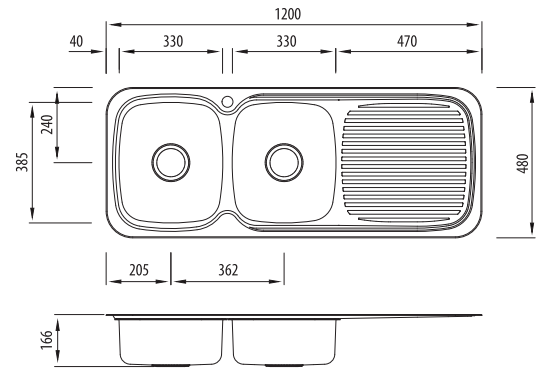

LakeLand

LL156

Double Bowl Sink With Drainer

All dimensions in mm

Specifications /

Sink size	1200W x 480H mm
Bowl size	Main Bowl 330W x 385H x 155D / 17L Main Bowl 330W x 385H x 155D / 17L
Construction	2 piece, bowls and drainer seam welded
Material	304 grade, 18/10 polished stainless steel (0.8 mm thick)
Installation	Topmount recommended
Fixings	Adjustable clips and sealing foam supplied
Min cabinet size	800 mm
Tap holes	1 tap hole only
Waste fittings	2 x 90 mm basket wastes included
Overflow	Not available
Carton size	1210 x 490 x 170 mm
Weight	7.5 kg
Warranty	Lifetime manufacturer's warranty (refer to oliveri.com.au)
Maintenance and care instructions	All surfaces should be cleaned with mild liquid detergent or soap and water. To maintain the shine on your Oliveri stainless steel sink, we recommended the use of any of the easy to obtain, non-abrasive stainless steel cleaners or metal polishes.