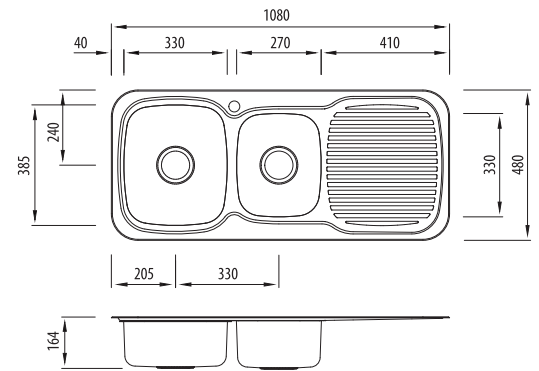

# LakeLand

LL136

1 & 3/4 Bowl Sink With Drainer

All dimensions in mm

## Specifications /

<b>Sink size</b>	1080W x 480H mm
<b>Bowl size</b>	Main Bowl 330W x 385H x 155D / 17L 3/4 Bowl 270W x 330H x 155D / 12L
<b>Construction</b>	2 piece, bowls and drainer seam welded
<b>Material</b>	304 grade, 18/10 polished stainless steel (0.8 mm thick)
<b>Installation</b>	Topmount recommended
<b>Fixings</b>	Adjustable clips and sealing foam supplied
<b>Min cabinet size</b>	700 mm
<b>Tap holes</b>	1 tap hole only
<b>Waste fittings</b>	2 x 90 mm basket wastes included
<b>Overflow</b>	Not available
<b>Carton size</b>	1090 x 490 x 170 mm
<b>Weight</b>	6.5 kg
<b>Warranty</b>	Lifetime manufacturer's warranty (refer to <a href="http://oliveri.com.au">oliveri.com.au</a> )
<b>Maintenance and care instructions</b>	All surfaces should be cleaned with mild liquid detergent or soap and water. To maintain the shine on your Oliveri stainless steel sink, we recommended the use of any of the easy to obtain, non-abrasive stainless steel cleaners or metal polishes.