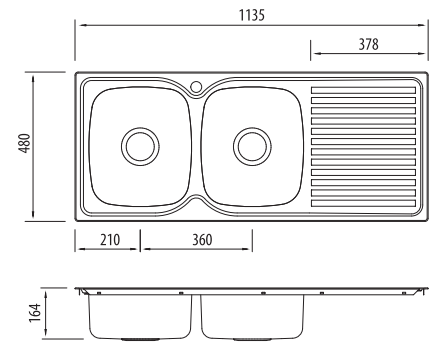

Endeavour

EE71

Double Bowl Topmount Sink With Drainer

All dimensions in mm

Specifications /

Sink size	1135W x 480H mm
Bowl size	Main Bowl 330W x 385H x 155D / 17L Main Bowl 330W x 385H x 155D / 17L
Construction	2 piece, bowls and drainer seam welded
Material	304 grade, 18/10 polished stainless steel (0.8 mm thick)
Installation	Topmount
Fixings	Adjustable clips supplied, and sealing gasket fitted
Min cabinet size	800 mm
Tap holes	1 tap hole (for no tap hole order product code "EE70")
Waste fittings	2 x 90 mm basket waste included
Overflow	Special order option available
Carton size	1240 x 520 x 190 mm
Weight	8.5 kg
Warranty	Lifetime manufacturer's warranty (refer to oliveri.com.au)
Maintenance and care instructions	All surfaces should be cleaned with mild liquid detergent or soap and water. To maintain the shine on your Oliveri stainless steel sink, we recommended the use of any of the easy to obtain, non-abrasive stainless steel cleaners or metal polishes.