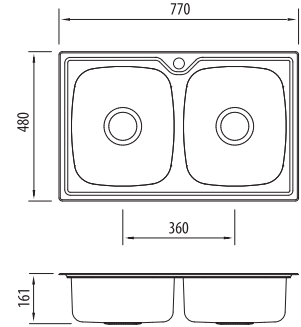

Endeavour

EE64

Double Bowl Topmount Sink

All dimensions in mm

Specifications /

Sink size	770W x 480H mm
Bowl size	Main Bowl 330W x 385H x 155D / 17L Main Bowl 330W x 385H x 155D / 17L
Construction	2 piece, bowls and drainer seam welded
Material	304 grade, 18/10 polished stainless steel (0.8 mm thick)
Installation	Topmount
Fixings	Adjustable clips and sealing foam supplied
Min cabinet size	800 mm
Tap holes	Available 0 or 1 tap hole only (specify when ordering)
Waste fittings	2 x 90 mm basket wastes included
Overflow	Special order option available
Carton size	780 x 480 x 200 mm
Weight	6.5 kg
Warranty	Lifetime manufacturer's warranty (refer to oliveri.com.au)
Maintenance and care instructions	All surfaces should be cleaned with mild liquid detergent or soap and water. To maintain the shine on your Oliveri stainless steel sink, we recommended the use of any of the easy to obtain, non-abrasive stainless steel cleaners or metal polishes.