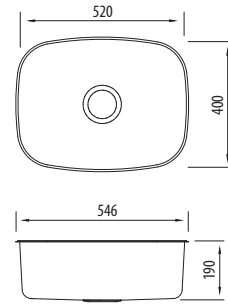

Endeavour

EE50U

Large Bowl Undermount Sink

All dimensions in mm

Specifications /

Sink size	546W x 426H mm
Bowl size	Large Bowl 520W x 400H x 190D / 35L
Construction	2 piece, bowl and rim seam welded
Material	304 grade, 18/10 polished stainless steel (0.8 mm thick)
Installation	Undermount
Fixings	Available on request
Min cabinet size	700 mm
Tap holes	N/A
Waste fittings	1 x 90 mm basket waste included
Overflow	Not available
Carton size	680 x 610 x 210 mm
Weight	7 kg
Warranty	Lifetime manufacturer's warranty (refer to oliveri.com.au)
Maintenance and care instructions	All surfaces should be cleaned with mild liquid detergent or soap and water. To maintain the shine on your Oliveri stainless steel sink, we recommended the use of any of the easy to obtain, non-abrasive stainless steel cleaners or metal polishes.