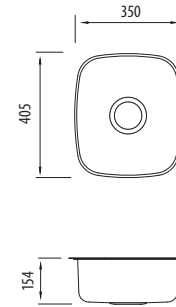

# Endeavour

EE30U

Single Bowl Undermount Sink

All dimensions in mm

## Specifications /

<b>Sink size</b>	350W x 405H mm
<b>Bowl size</b>	Main Bowl 330W x 385H x 155D / 17L
<b>Construction</b>	2 piece, bowl and rim seam welded
<b>Material</b>	304 grade, 18/10 polished stainless steel (0.8 mm thick)
<b>Installation</b>	Undermount
<b>Fixings</b>	Available on request
<b>Min cabinet size</b>	500 mm
<b>Tap holes</b>	N/A
<b>Waste fittings</b>	1 x 90 mm basket waste included
<b>Overflow</b>	Not available
<b>Carton size</b>	500 x 420 x 210 mm
<b>Weight</b>	4 kg
<b>Warranty</b>	Lifetime manufacturer's warranty (refer to <a href="http://oliveri.com.au">oliveri.com.au</a> )
<b>Maintenance and care instructions</b>	All surfaces should be cleaned with mild liquid detergent or soap and water. To maintain the shine on your Oliveri stainless steel sink, we recommended the use of any of the easy to obtain, non-abrasive stainless steel cleaners or metal polishes.