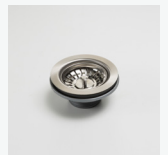

AC14
Basket Waste