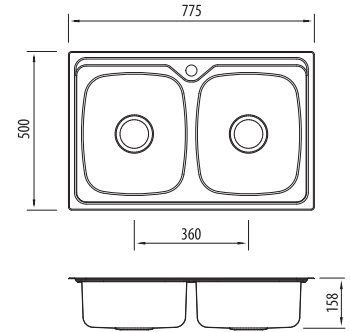

Endeavour

EE23TU

Double Bowl Topmount or Undermount Sink

All dimensions in mm

Specifications /

Sink size	775W x 500H mm
Bowl size	Main Bowl 330W x 385H x 155D / 17L Main Bowl 330W x 385H x 155D / 17L
Construction	2 piece, bowls and drainer seam welded
Material	304 grade, 18/10 polished stainless steel (0.8 mm thick)
Installation	Topmount or undermount
Fixings	Available on request
Min cabinet size	800 mm
Tap holes	1 tap hole
Waste fittings	2 x 90 mm basket wastes included
Overflow	Special order option available
Carton size	878 x 575 x 226 mm
Weight	7 kg
Warranty	Lifetime manufacturer's warranty (refer to oliveri.com.au)
Maintenance and care instructions	All surfaces should be cleaned with mild liquid detergent or soap and water. To maintain the shine on your Oliveri stainless steel sink, we recommended the use of any of the easy to obtain, non-abrasive stainless steel cleaners or metal polishes.