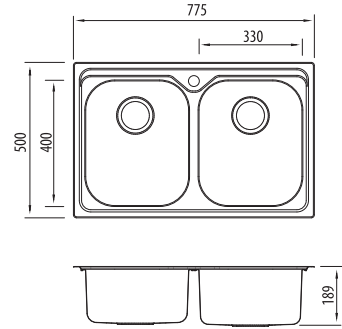

Diaz

DZ23TU

Double Bowl Topmount Or Undermount Sink

All dimensions in mm

Specifications /

Sink size	775W x 500H mm
Bowl size	Main Bowl 330W x 400H x 180D / 21L Main Bowl 330W x 400H x 180D / 21L
Construction	2 piece, bowls and rim seam welded
Material	304 grade, 18/10 polished stainless steel (0.8 mm thick)
Installation	Topmount or undermount
Fixings	Available on request
Min cabinet size	800 mm
Tap holes	1 tap hole only
Waste fittings	2 x 90 mm basket wastes included
Overflow	Not available
Carton size	830 x 540 x 240 mm
Weight	9 kg
Warranty	Lifetime manufacturer's warranty (refer to oliveri.com.au)
Maintenance and care instructions	All surfaces should be cleaned with mild liquid detergent or soap and water. To maintain the shine on your Oliveri stainless steel sink, we recommended the use of any of the easy to obtain, non-abrasive stainless steel cleaners or metal polishes.