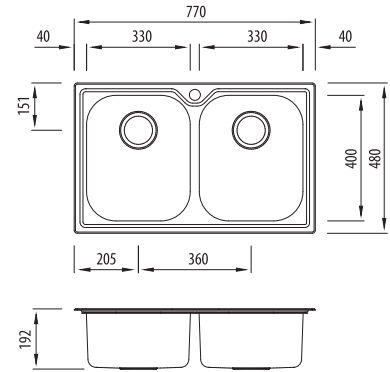

## DZ163

Double Bowl Topmount Sink

All dimensions in mm

### Specifications /

<b>Sink size</b>	770W x 480H mm
<b>Bowl size</b>	Main Bowl 330W x 400H x 180D / 21L Main Bowl 330W x 400H x 180D / 21L
<b>Construction</b>	2 piece, bowls and rim seam welded
<b>Material</b>	304 grade, 18/10 polished stainless steel (0.8 mm thick)
<b>Installation</b>	Topmount recommended
<b>Fixings</b>	Adjustable clips and sealing foam supplied
<b>Min cabinet size</b>	800 mm
<b>Tap holes</b>	Available 0 or 1 tap hole (specify when ordering)
<b>Waste fittings</b>	2 x 90 mm basket wastes included
<b>Overflow</b>	Not available
<b>Carton size</b>	780 x 480 x 200 mm
<b>Weight</b>	6.5 kg
<b>Warranty</b>	Lifetime manufacturer's warranty (refer to <a href="http://oliveri.com.au">oliveri.com.au</a> )
<b>Maintenance and care instructions</b>	All surfaces should be cleaned with mild liquid detergent or soap and water. To maintain the shine on your Oliveri stainless steel sink, we recommended the use of any of the easy to obtain, non-abrasive stainless steel cleaners or metal polishes.