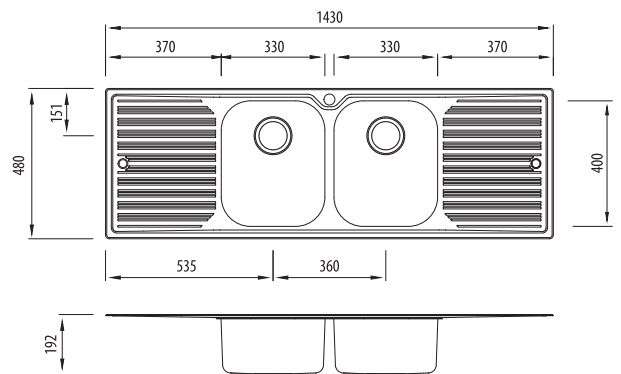

Diaz

DZ153

Double Bowl Topmount Sink With Double Drainer

All dimensions in mm

Specifications /

Sink size	1430W x 480H mm
Bowl size	Main Bowl 330W x 400H x 180D / 21L Main Bowl 330W x 400H x 180D / 21L
Construction	2 piece, bowls and drainer seam welded
Material	304 grade, 18/10 polished stainless steel (0.8 mm thick)
Installation	Topmount recommended
Fixings	Adjustable clips and sealing foam supplied
Min cabinet size	800 mm
Tap holes	Available 0 or 1 tap hole (specify when ordering)
Waste fittings	2 x 90 mm basket wastes included
Overflow	Not available
Carton size	1440 x 490 x 200 mm
Weight	10 kg
Warranty	Lifetime manufacturer's warranty (refer to oliveri.com.au)
Maintenance and care instructions	All surfaces should be cleaned with mild liquid detergent or soap and water. To maintain the shine on your Oliveri stainless steel sink, we recommended the use of any of the easy to obtain, non-abrasive stainless steel cleaners or metal polishes.