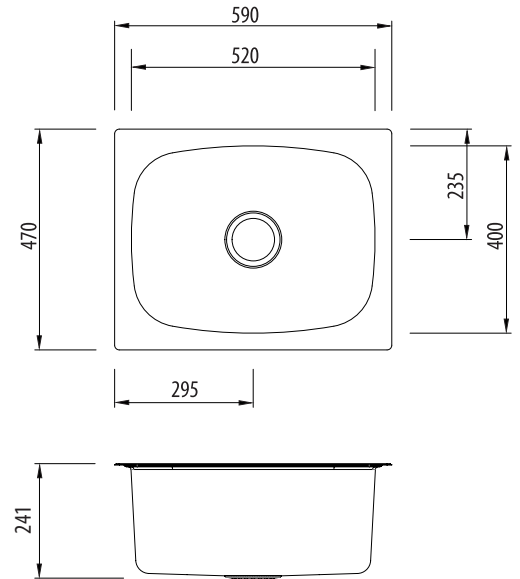

Laundry Duoform

DU490U

Tub Bowl Undermount Sink

All dimensions in mm

Specifications /

Sink size	590W x 470H mm
Bowl size	Mega Bowl 520W x 400H x 235D / 45L
Construction	Single piece
Material	304 grade, 18/10 polished stainless steel (0.8 mm thick)
Installation	Undermount recommended
Fixings	Available on request
Min cabinet size	700 mm
Tap holes	N/A
Waste fittings	1 x 90 mm basket waste included
Overflow	Special order option
Carton size	697 x 617 x 342 mm
Weight	9.0 kg
Warranty	Lifetime manufacturer's warranty (refer to oliveri.com.au)
Maintenance and care instructions	All surfaces should be cleaned with mild liquid detergent or soap and water. To maintain the shine on your Oliveri stainless steel sink, we recommended the use of any of the easy to obtain, non-abrasive stainless steel cleaners or metal polishes.