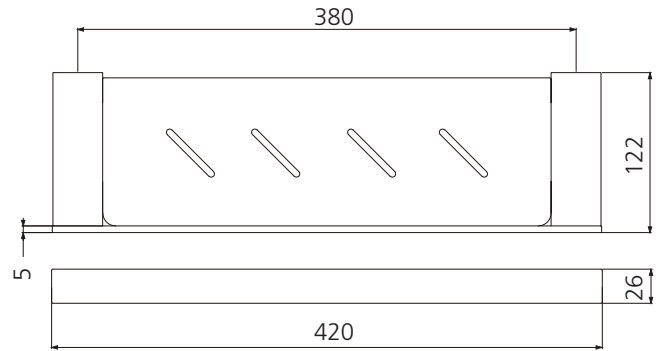

Athens

AT4687AMB

Matte Black Metal Shelf

Specifications /

Materials	Stainless steel
Finish	Matte black (powder coated)
Mounting method	Wall mounting, four point fixing
Parts list	Metal shelf, fixing set
Warranty	7 years parts, 5 years finish, 1 year labour (refer to oliveri.com.au)
Maintenance and care instructions	All surfaces should be cleaned with mild liquid detergent or soap and water. Do not use cream cleaners or citrus based cleaning products, as they are abrasive. Use of unsuitable cleaning agents may damage the surface. Any damage caused in this way will not be covered by warranty.