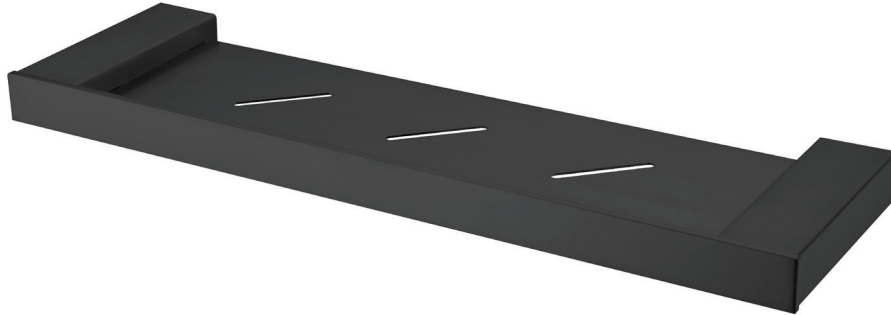

Athens

AT4687AMB

Matte Black Metal Shelf

Specifications /

Materials	Stainless steel
Finish	Matte black (powder coated)
Mounting method	Wall mounting, four point fixing
Parts list	Metal shelf, fixing set
Warranty	7 years parts, 5 years finish, 1 year labour (refer to oliveri.com.au)
Maintenance and care instructions	All surfaces should be cleaned with mild liquid detergent or soap and water. Do not use cream cleaners or citrus based cleaning products, as they are abrasive. Use of unsuitable cleaning agents may damage the surface. Any damage caused in this way will not be covered by warranty.