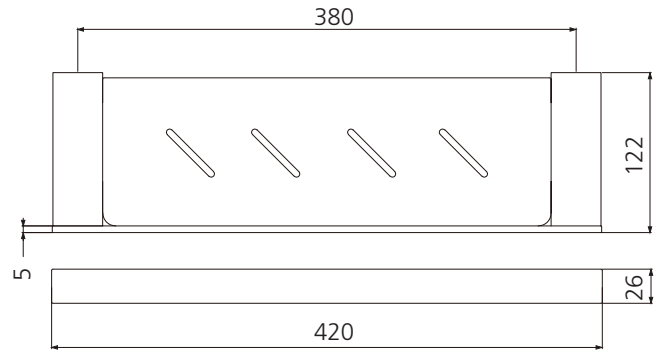

Athens

AT4687ACR

Chrome Metal Shelf

Specifications /

| | |
|--|--|
| Materials | Stainless steel |
| Finish | Chrome (electroplating) |
| Mounting method | Wall mounting, four point fixing |
| Parts list | Metal shelf, fixing set |
| Warranty | 7 years parts and finish, 1 year labour (refer to oliveri.com.au) |
| Maintenance and care instructions | All surfaces should be cleaned with mild liquid detergent or soap and water. Do not use cream cleaners or citrus based cleaning products, as they are abrasive. Use of unsuitable cleaning agents may damage the surface. Any damage caused in this way will not be covered by warranty. |