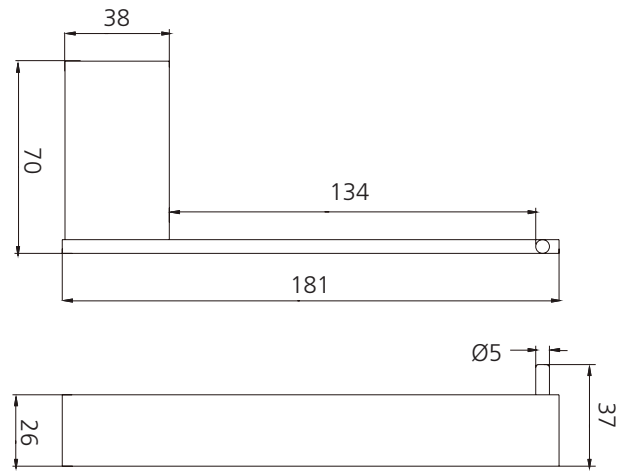

# Athens

**AT4686CR**

Chrome Toilet Roll Holder

## Specifications /

<b>Materials</b>	Stainless steel
<b>Finish</b>	Chrome (electroplating)
<b>Mounting method</b>	Wall mounting, two point fixing
<b>Parts list</b>	Toilet roll holder, fixing set
<b>Warranty</b>	7 years parts and finish, 1 year labour (refer to <a href="http://oliveri.com.au">oliveri.com.au</a> )
<b>Maintenance and care instructions</b>	All surfaces should be cleaned with mild liquid detergent or soap and water. Do not use cream cleaners or citrus based cleaning products, as they are abrasive. Use of unsuitable cleaning agents may damage the surface. Any damage caused in this way will not be covered by warranty.