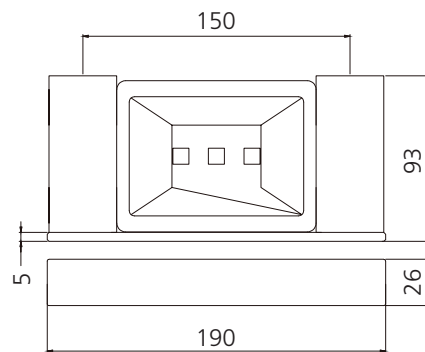

# Athens

**AT4681CR**

Chrome Soap Holder