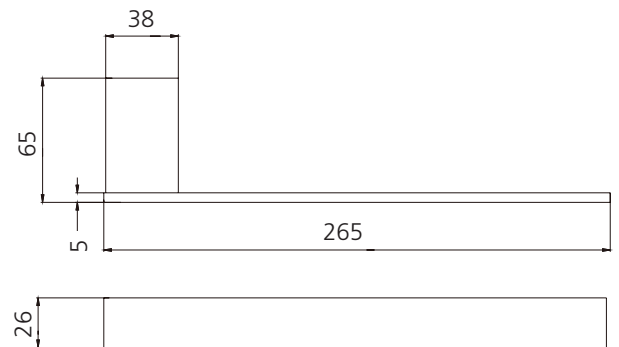

Athens

AT4680MB

Matte Black Towel Ring

Specifications /

| | |
|--|--|
| Materials | Stainless steel |
| Finish | Matte black (powder coated) |
| Mounting method | Wall mounting, two point fixing |
| Parts list | Towel ring, fixing set |
| Warranty | 7 years parts, 5 years finish, 1 year labour (refer to oliveri.com.au) |
| Maintenance and care instructions | All surfaces should be cleaned with mild liquid detergent or soap and water. Do not use cream cleaners or citrus based cleaning products, as they are abrasive. Use of unsuitable cleaning agents may damage the surface. Any damage caused in this way will not be covered by warranty. |