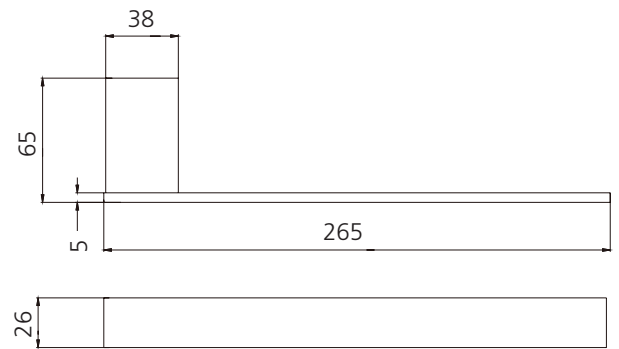

# Athens

**AT4680CR**

Chrome Towel Ring