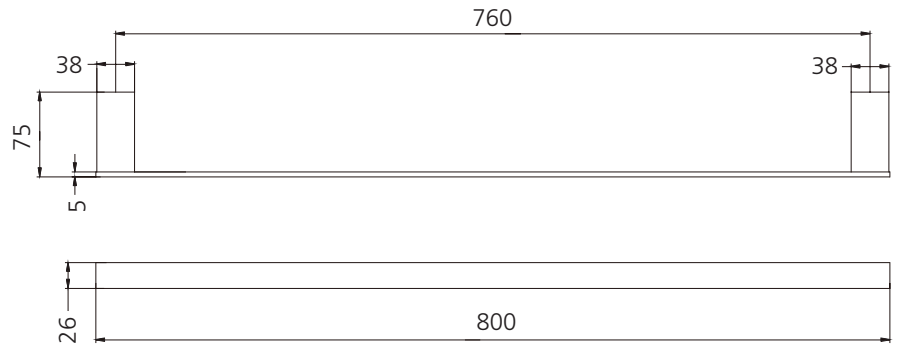

Athens

AT4630MB

Matte Black Single Towel Rail 800mm

Specifications /

Materials	Stainless steel
Finish	Matte black (powder coated)
Mounting method	Wall mounting, four point fixing
Parts list	Towel rail, fixing set
Warranty	7 years parts, 5 years finish, 1 year labour (refer to oliveri.com.au)
Maintenance and care instructions	All surfaces should be cleaned with mild liquid detergent or soap and water. Do not use cream cleaners or citrus based cleaning products, as they are abrasive. Use of unsuitable cleaning agents may damage the surface. Any damage caused in this way will not be covered by warranty.