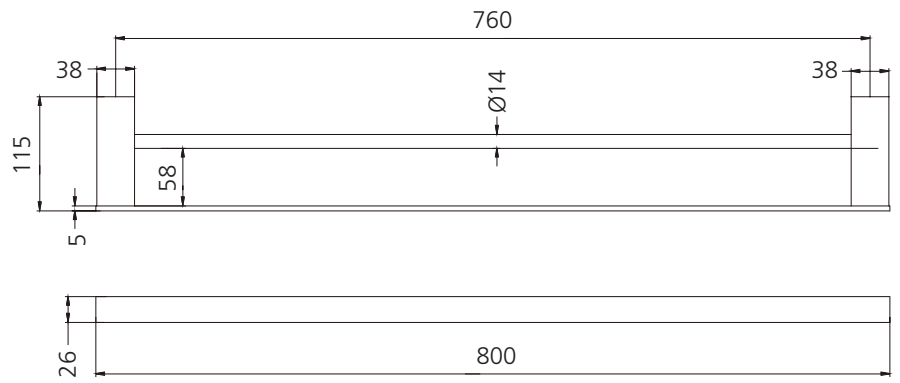

Athens

AT4630DMB

Matte Black Double Towel Rail 800mm

Specifications /

Materials	Stainless steel
Finish	Matte black (powder coated)
Mounting method	Wall mounting, four point fixing
Parts list	Towel rail, fixing set
Warranty	7 years parts, 5 years finish, 1 year labour (refer to oliveri.com.au)
Maintenance and care instructions	All surfaces should be cleaned with mild liquid detergent or soap and water. Do not use cream cleaners or citrus based cleaning products, as they are abrasive. Use of unsuitable cleaning agents may damage the surface. Any damage caused in this way will not be covered by warranty.