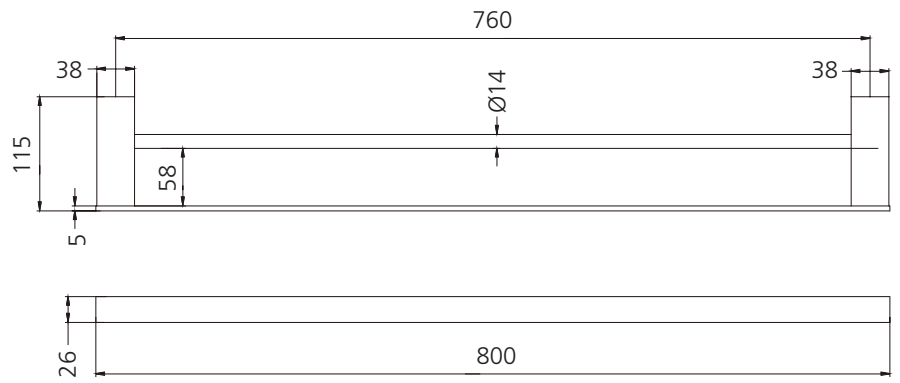

Athens

AT4630DCR

Chrome Double Towel Rail 800mm

Specifications /

Materials	Stainless steel
Finish	Chrome (electroplating)
Mounting method	Wall mounting, four point fixing
Parts list	Towel rail, fixing set
Warranty	7 years parts and finish, 1 year labour (refer to oliveri.com.au)
Maintenance and care instructions	All surfaces should be cleaned with mild liquid detergent or soap and water. Do not use cream cleaners or citrus based cleaning products, as they are abrasive. Use of unsuitable cleaning agents may damage the surface. Any damage caused in this way will not be covered by warranty.