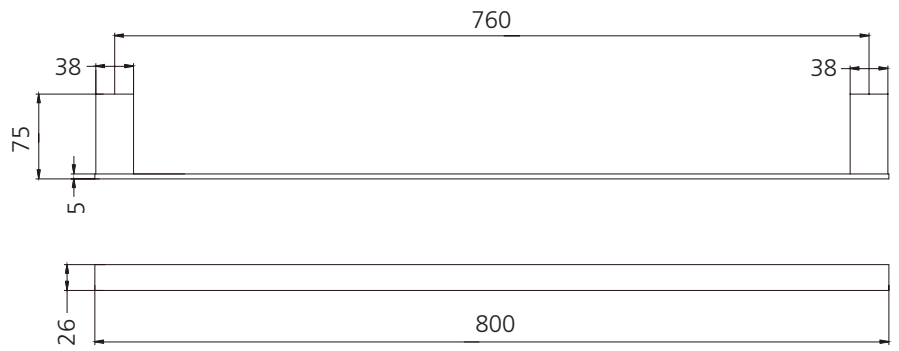

Athens

AT4630CR

Chrome Single Towel Rail 800mm

Specifications /

Materials	Stainless steel
Finish	Chrome (electroplating)
Mounting method	Wall mounting, four point fixing
Parts list	Towel rail, fixing set
Warranty	7 years parts and finish, 1 year labour (refer to oliveri.com.au)
Maintenance and care instructions	All surfaces should be cleaned with mild liquid detergent or soap and water. Do not use cream cleaners or citrus based cleaning products, as they are abrasive. Use of unsuitable cleaning agents may damage the surface. Any damage caused in this way will not be covered by warranty.