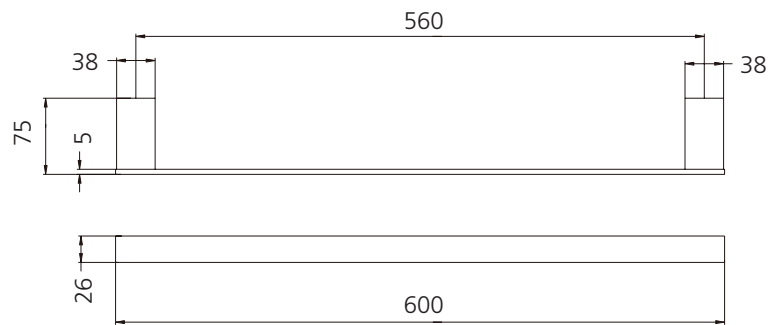

Athens

AT4624MB

Matte Black Single Towel Rail 600mm

Specifications /

Materials	Stainless steel
Finish	Matte black (powder coated)
Mounting method	Wall mounting, four point fixing
Parts list	Towel rail, fixing set
Warranty	7 years parts, 5 years finish, 1 year labour (refer to oliveri.com.au)
Maintenance and care instructions	All surfaces should be cleaned with mild liquid detergent or soap and water. Do not use cream cleaners or citrus based cleaning products, as they are abrasive. Use of unsuitable cleaning agents may damage the surface. Any damage caused in this way will not be covered by warranty.