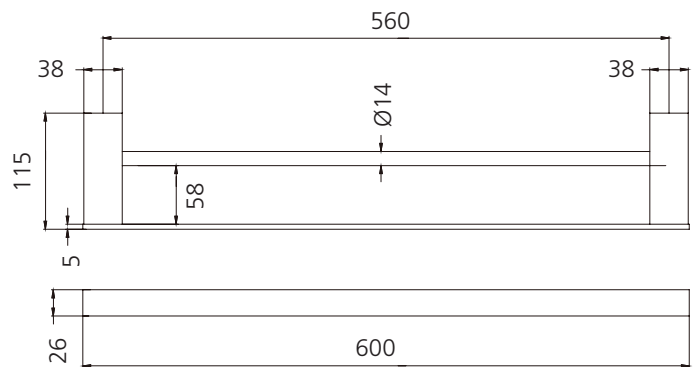

Athens

AT4624DMB

Matte Black Double Towel Rail 600mm

Specifications /

Materials	Stainless steel
Finish	Matte black (powder coated)
Mounting method	Wall mounting, four point fixing
Parts list	Towel rail, fixing set
Warranty	7 years parts, 5 years finish, 1 year labour (refer to oliveri.com.au)
Maintenance and care instructions	All surfaces should be cleaned with mild liquid detergent or soap and water. Do not use cream cleaners or citrus based cleaning products, as they are abrasive. Use of unsuitable cleaning agents may damage the surface. Any damage caused in this way will not be covered by warranty.