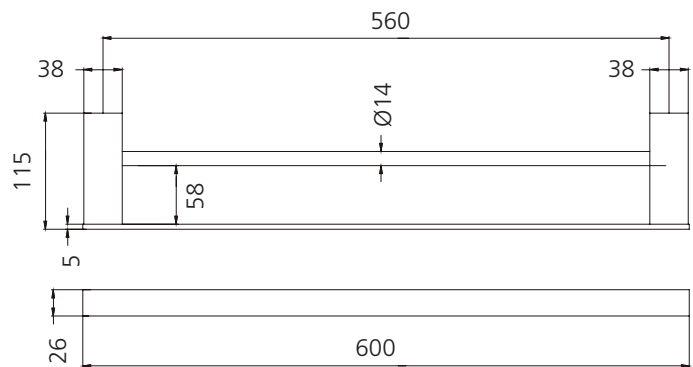

Athens

AT4624DCR

Chrome Double Towel Rail 600mm

Specifications /

Materials	Stainless steel
Finish	Chrome (electroplating)
Mounting method	Wall mounting, four point fixing
Parts list	Towel rail, fixing set
Warranty	7 years parts and finish, 1 year labour (refer to oliveri.com.au)
Maintenance and care instructions	All surfaces should be cleaned with mild liquid detergent or soap and water. Do not use cream cleaners or citrus based cleaning products, as they are abrasive. Use of unsuitable cleaning agents may damage the surface. Any damage caused in this way will not be covered by warranty.