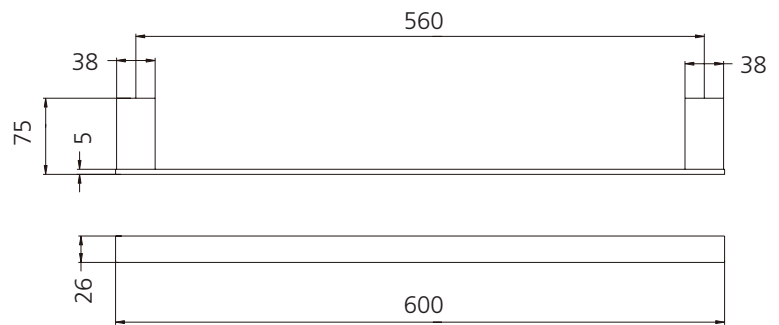

## AT4624CR

Chrome Single Towel Rail 600mm