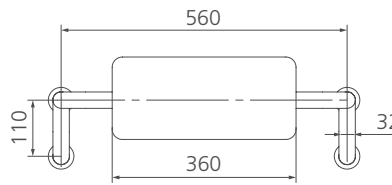

Care Accessories

ACCBRRC

Care Toilet Backrest

All dimensions in mm

Concealed brass fixing mechanism

Specifications /

Rail size	Diameter 32 mm
Application	Domestic and commercial care
Fixing	Brass base and connector with secure flange pin and cover to conceal wall fixings
Installation	Wall mounted. Can be installed to comply with AS 1428.1
Materials	Satin stainless steel 304 (1.2 mm thick railing tube) Polyethene cushion
Weight	3.2 kg
Parts list	Backrest, flange covers and fixings
Commercial warranty	5 years replacement parts and 1 year labour (see Oliveri website for full details)
Maintenance and care instructions	All surfaces should be cleaned with mild liquid detergent or soap and water. Do not use cream cleaners or citrus based cleaning products, as they are abrasive. Use of unsuitable cleaning agents may damage the surface. Any damage caused in this way will not be covered by warranty.