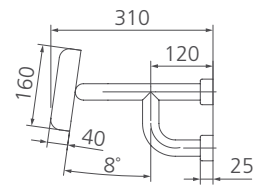

Care Accessories

ACCBRRC

Care Toilet Backrest

All dimensions in mm

Concealed brass fixing mechanism

Specifications /

Rail size	Diameter 32 mm
Application	Domestic and commercial care
Fixing	Brass base and connector with secure flange pin and cover to conceal wall fixings
Installation	Wall mounted. Can be installed to comply with AS 1428.1
Materials	Satin stainless steel 304 (1.2 mm thick railing tube) Polyethene cushion
Weight	3.2 kg
Parts list	Backrest, flange covers and fixings
Commercial warranty	5 years replacement parts and 1 year labour (see Oliveri website for full details)
Maintenance and care instructions	All surfaces should be cleaned with mild liquid detergent or soap and water. Do not use cream cleaners or citrus based cleaning products, as they are abrasive. Use of unsuitable cleaning agents may damage the surface. Any damage caused in this way will not be covered by warranty.